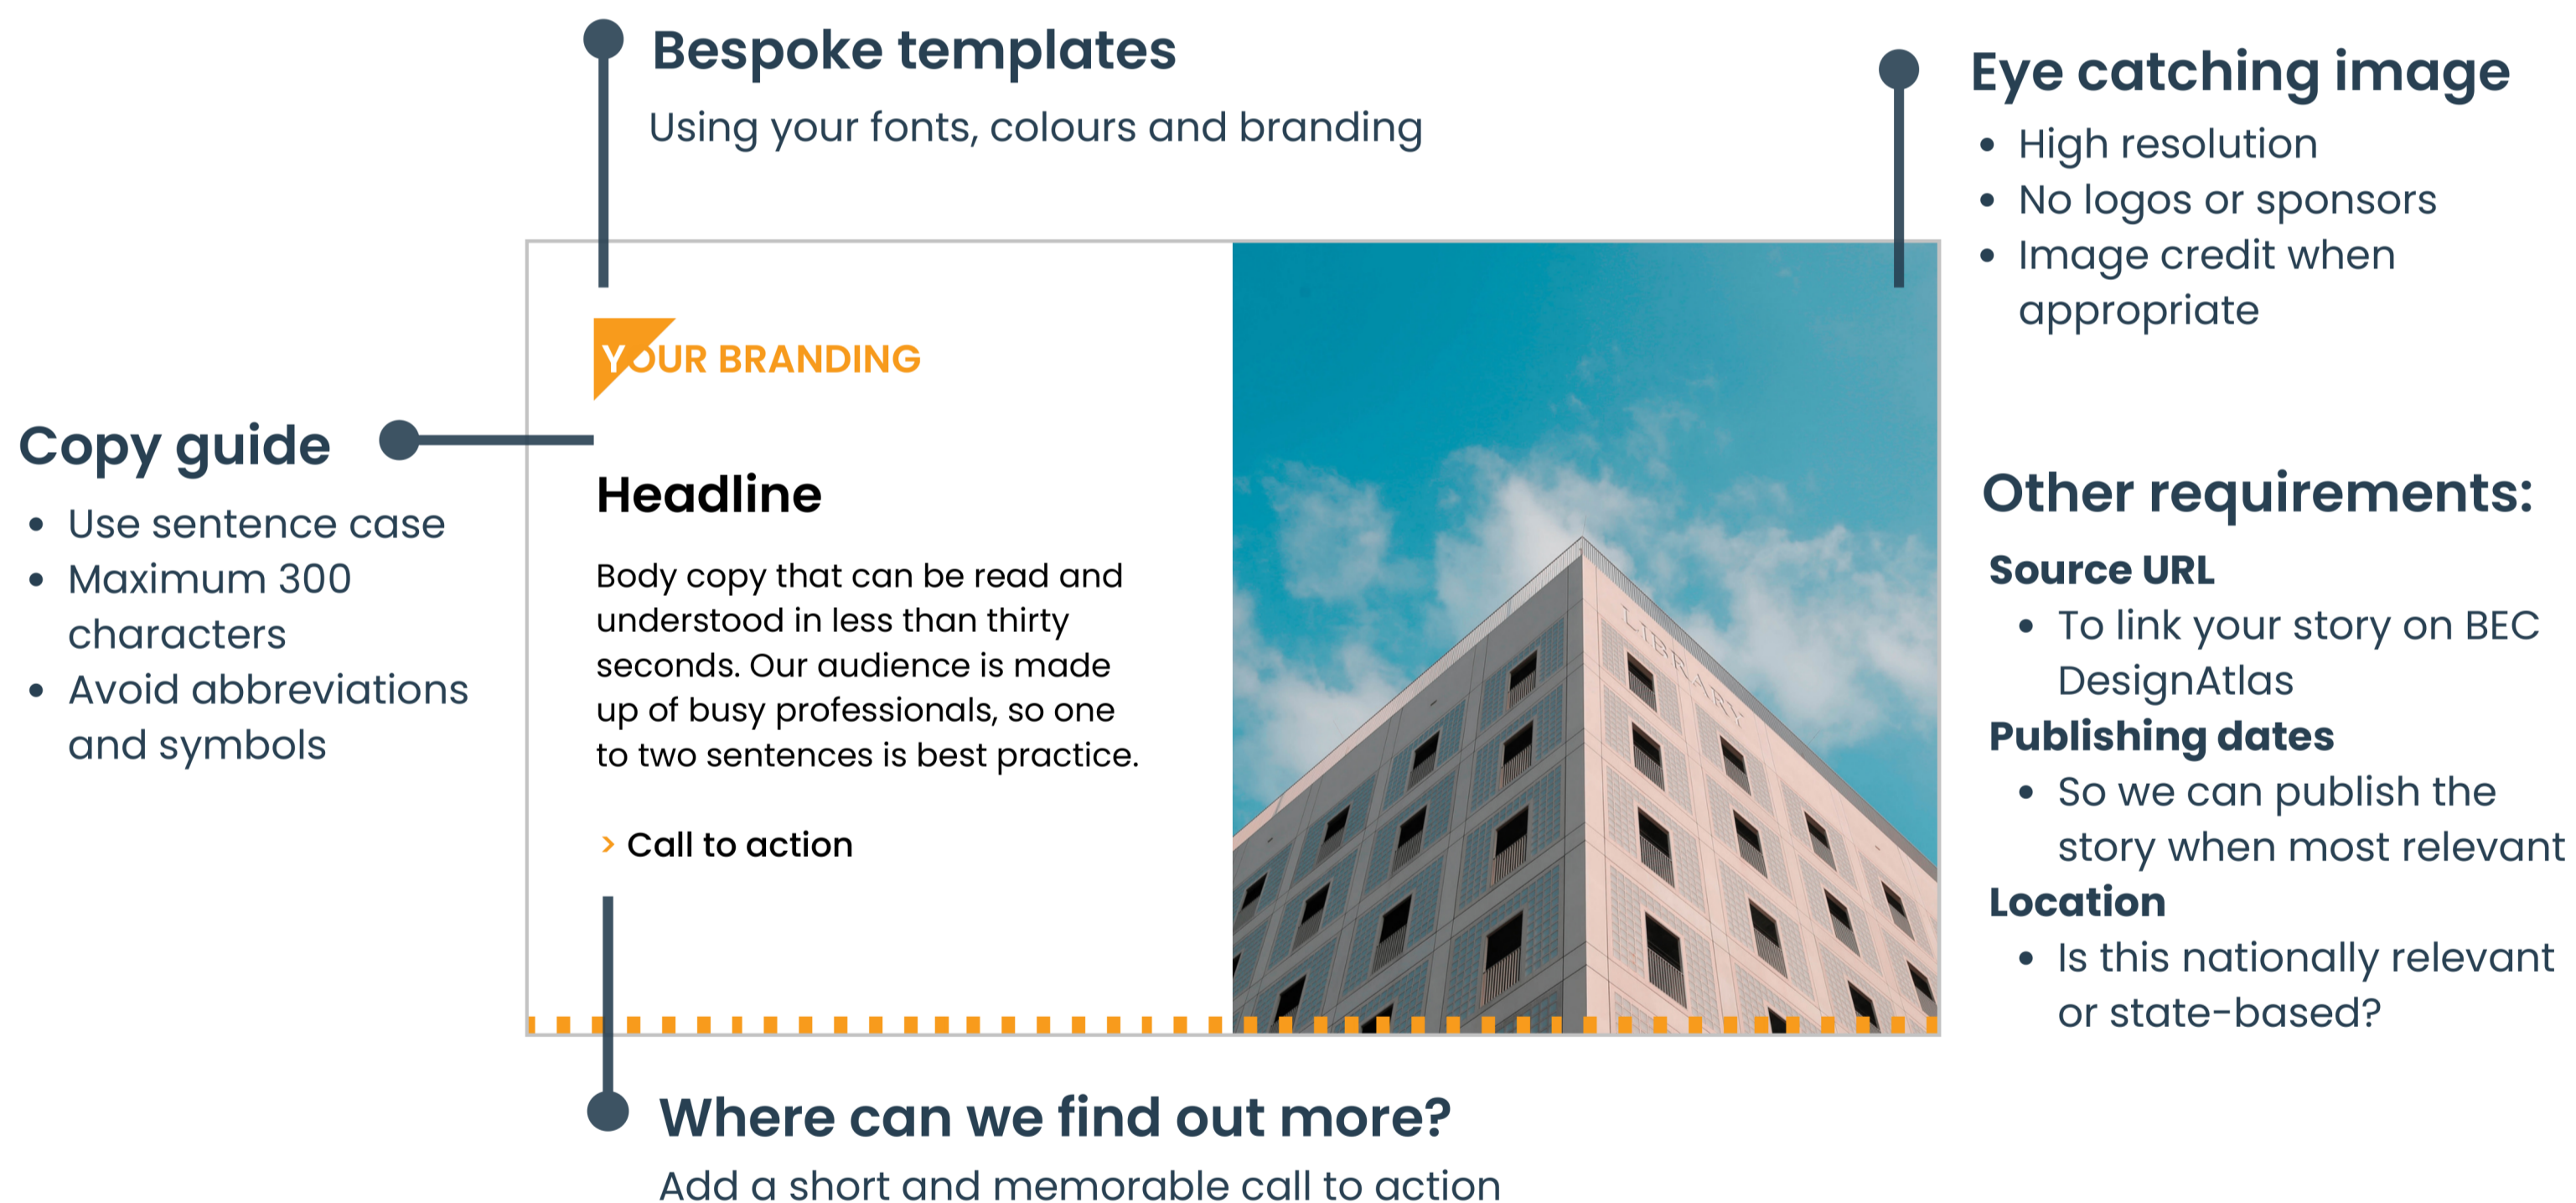

Content provider best practice

Built Environment Channel is an industry-first digital screen network. Our short form audio free content is curated to blend into our audience's workplaces.

Submission process

Submit your story

Simply fill in the form at becnetwork.com.au/content-request

We'll create it for you

Our team will populate your preapproved bespoke templates

Approval and publish

We'll send it back to you for approval. Once approved, we'll publish it.

Content format

✓ Industry

- News and advocacy
- Research and resources
- Free events promotion

Ⓢ Advertising

- Formal CPD
- Paid events
- Membership call outs

✗ Never broadcast

- Recruitment
- Member profiles
- Your staff updates